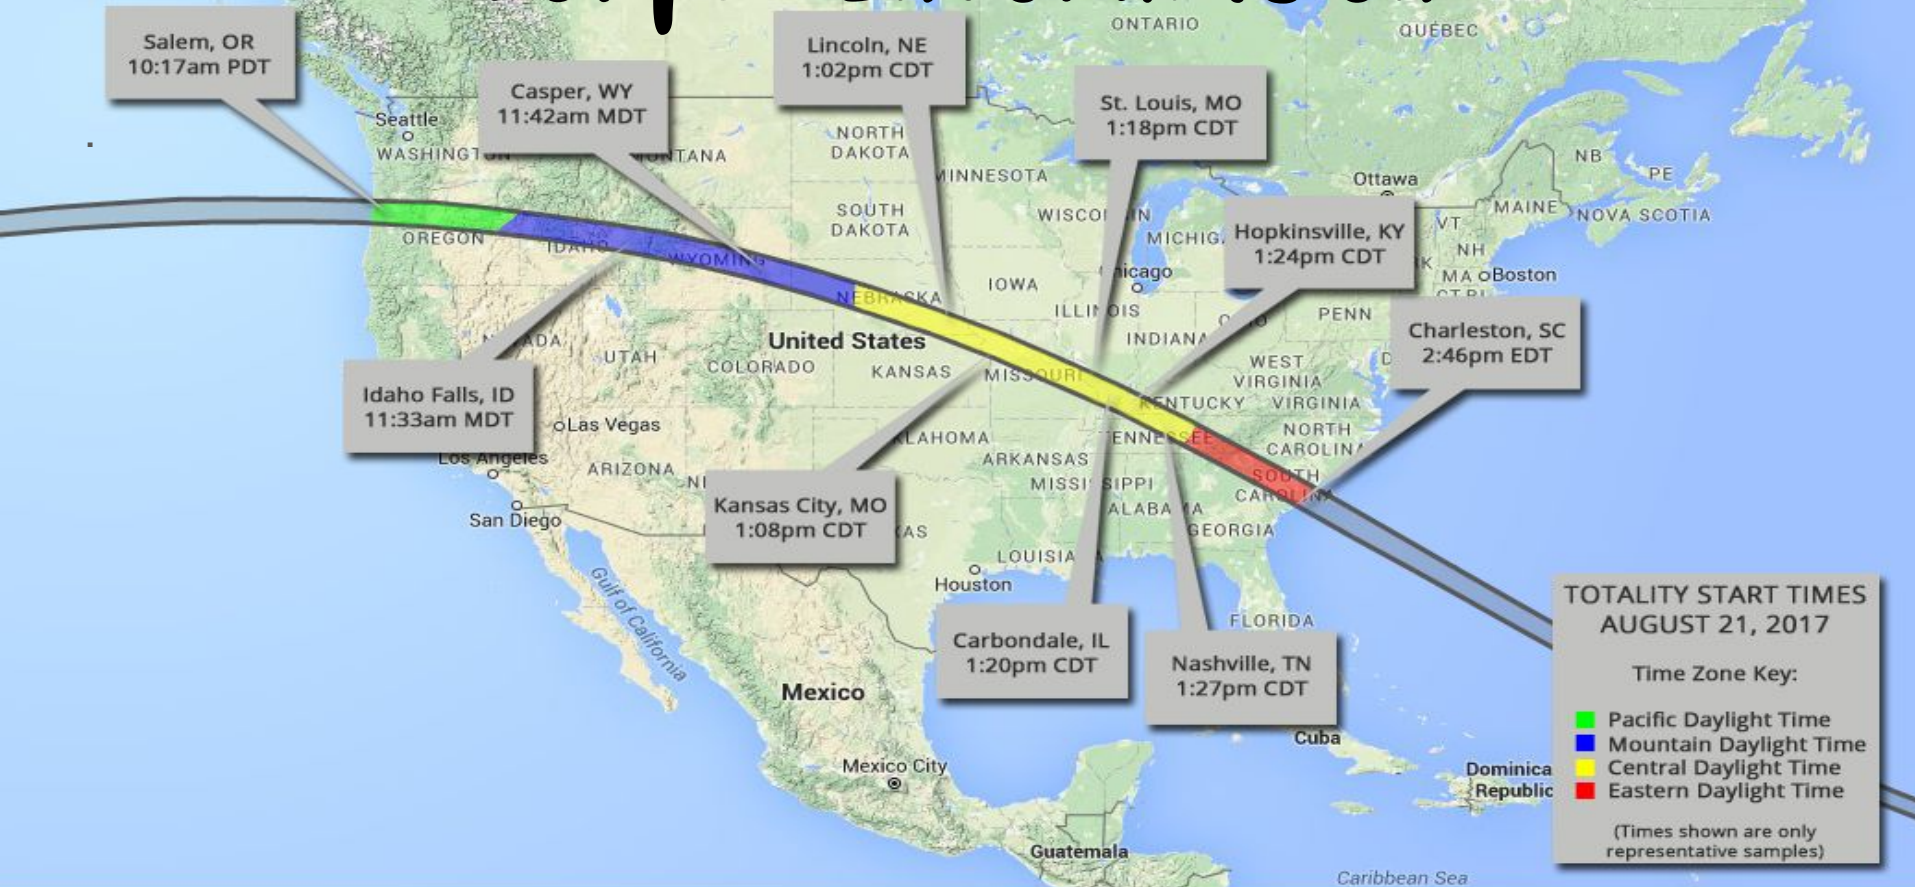

Eclipse Information