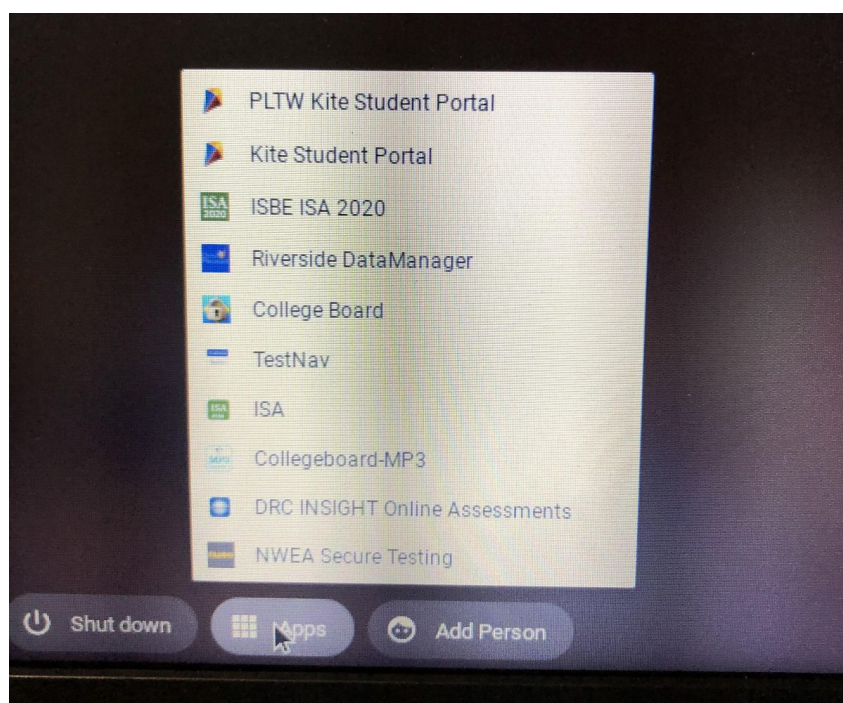

How to Log Into Map Testing on the Chromebooks

First go to the Login Screen

Look down on the bottom left. You will see a box that says Apps. Click on Apps and this pop up screen will appear.

Click on NWEA Secure Testing

Once in NWEA Secure Testing, you will see this screen. You are now ready to type in the **SESSION NAME** and **PASSWORD** your teacher provided you.