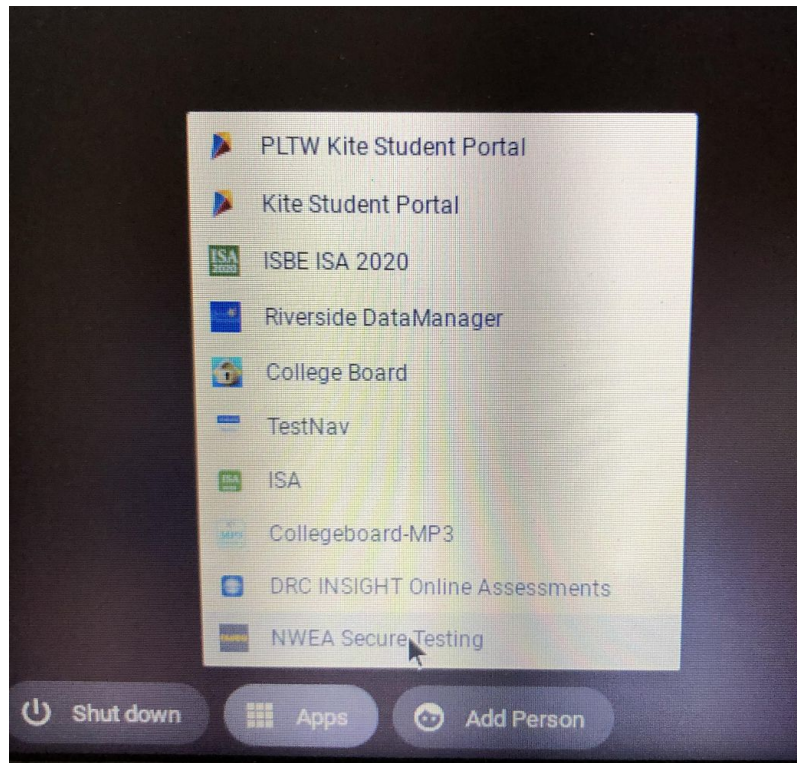

How to Log Into Map Testing on the Chromebooks

First go to the Login Screen

Look down on the bottom left. You will see a box that says Apps. Click on Apps and this pop up screen will appear.

Click on NWEA Secure Testing

Once in NWEA Secure Testing, you will see this screen. You are now ready to type in the **SESSION NAME** and **PASSWORD** your teacher provided you.